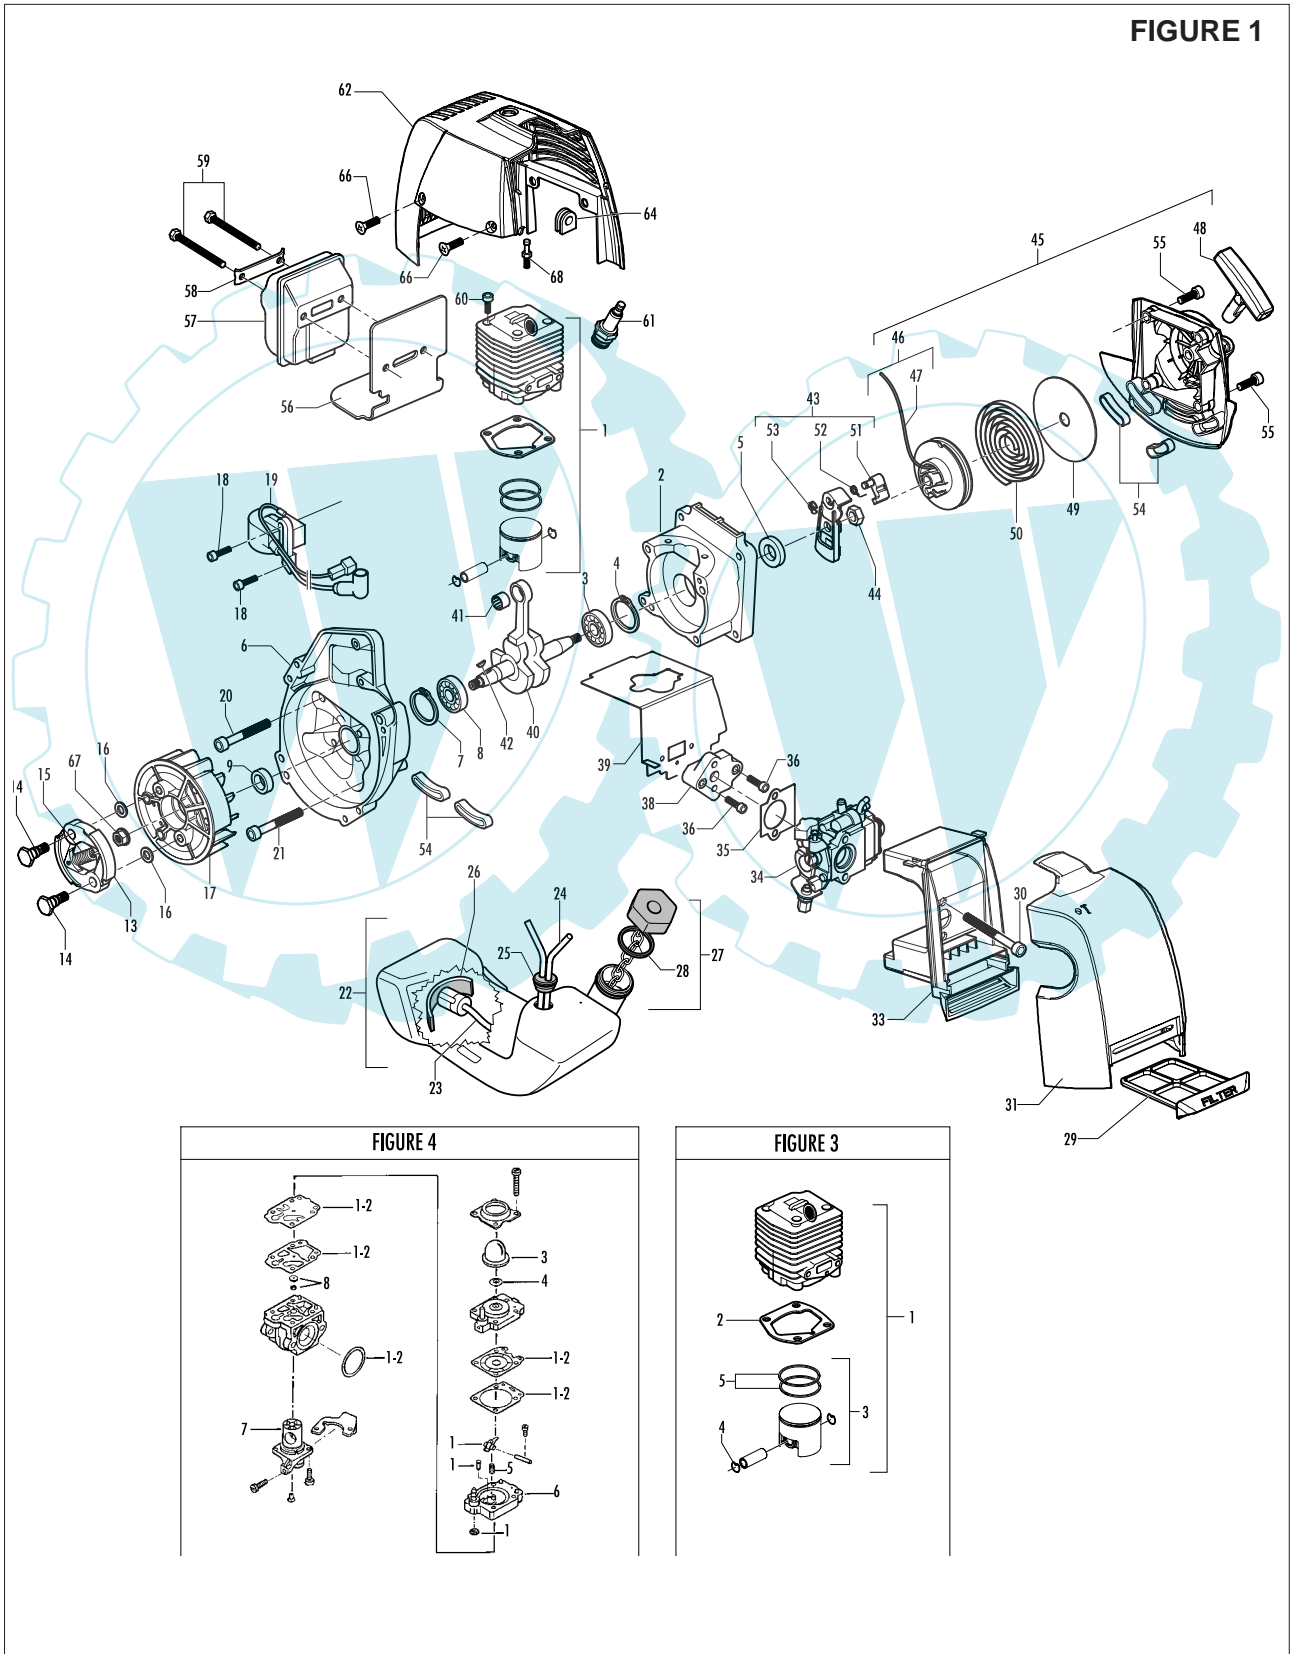

brand	PARTNER

date	MAY/03	SHEET 1/4

Model	Prefix
B 422X	02

Product number
953900396