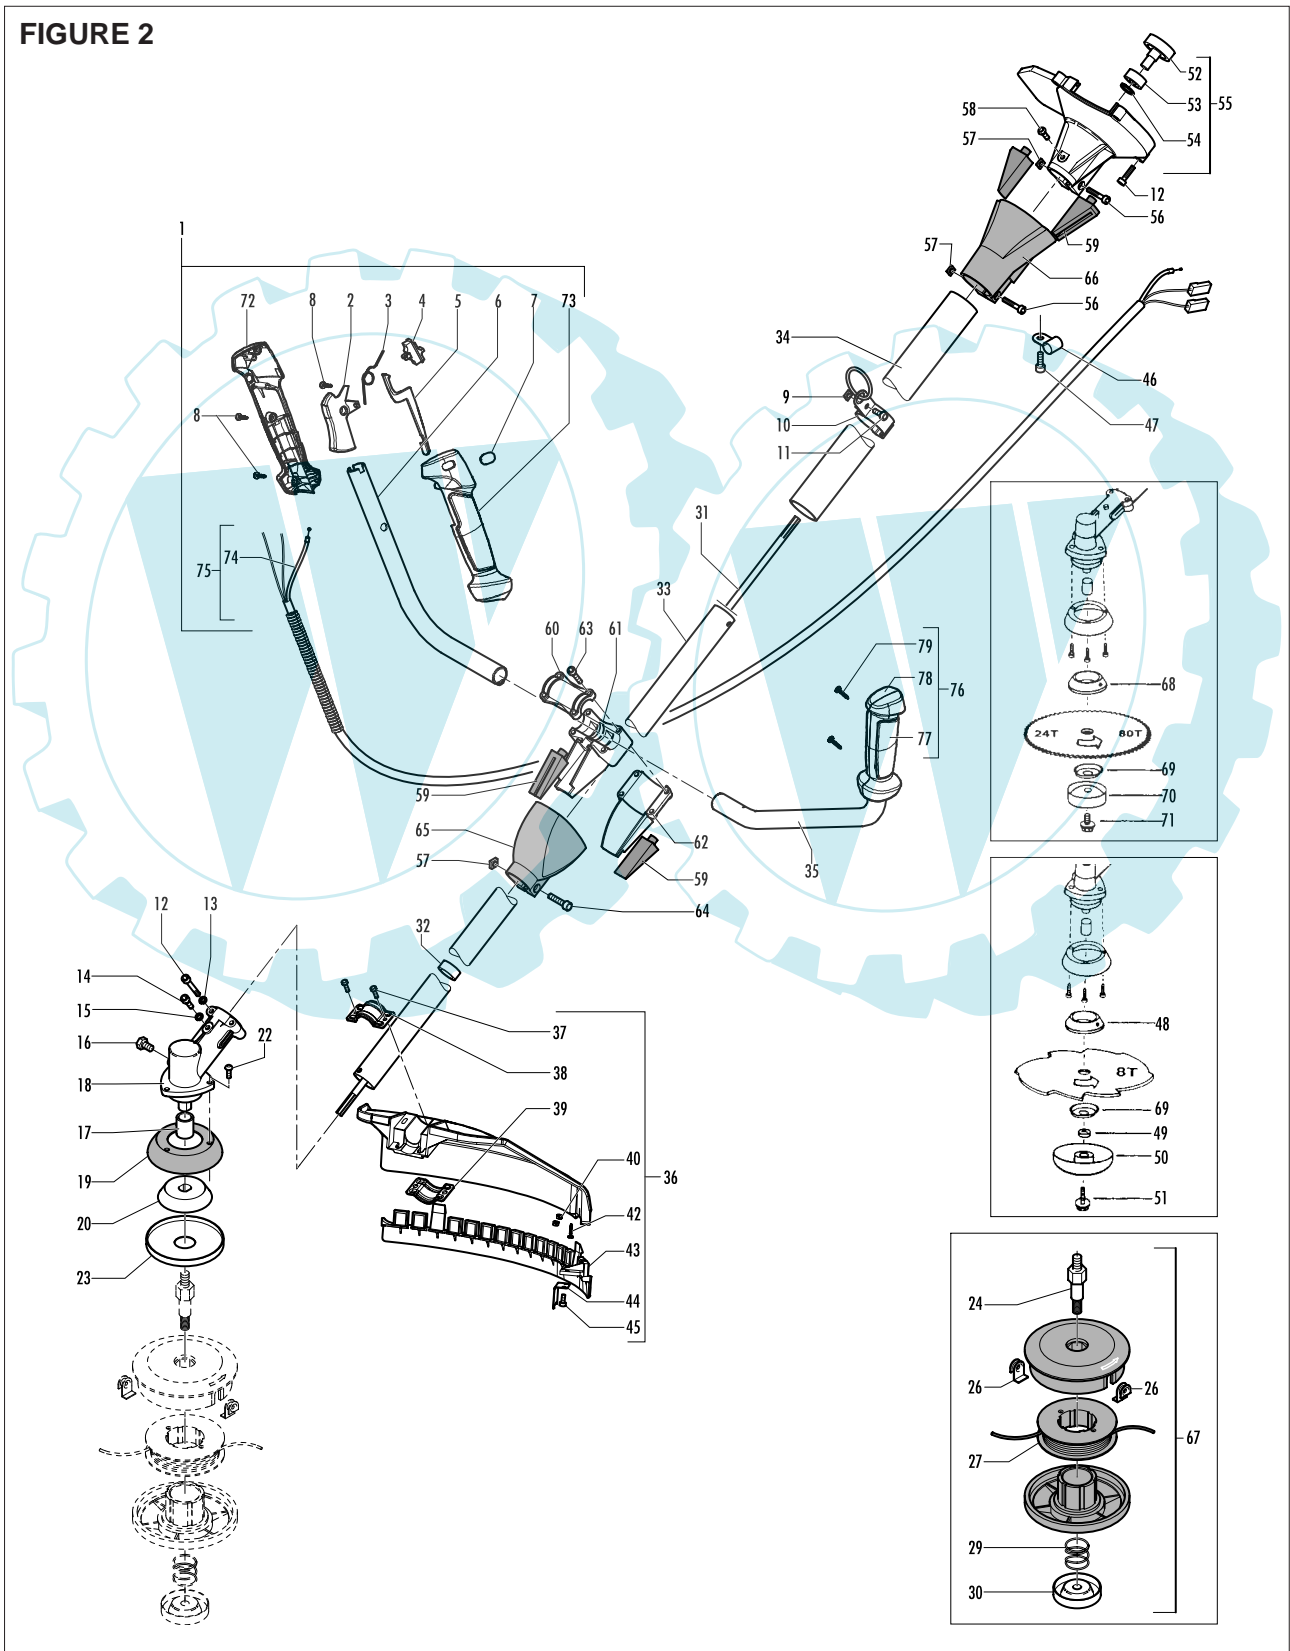

brand	PARTNER

date	MAY/03	SHEET 3/4

Model	Prefix
B 422X	02

Product number
953900396

FIGURE 2